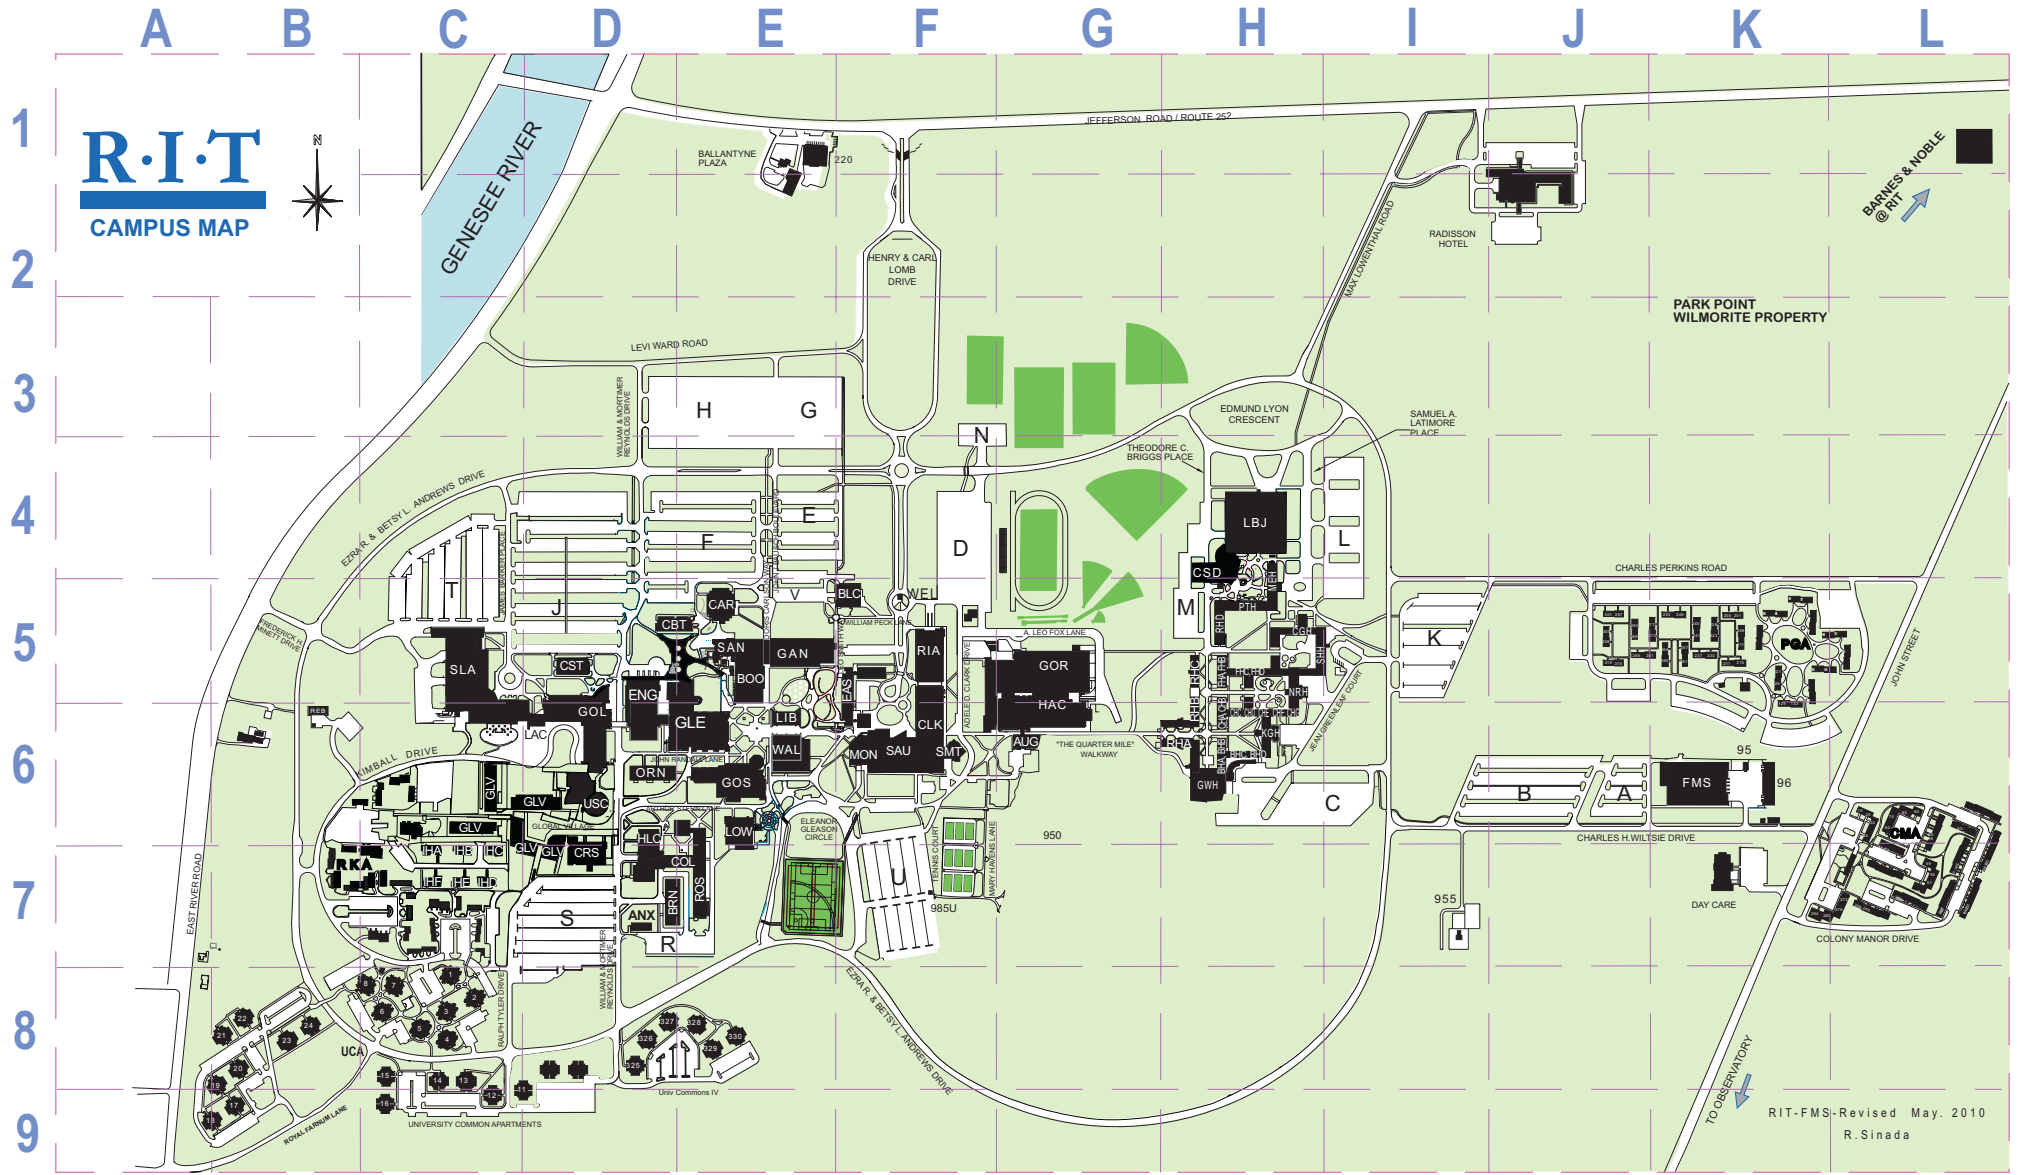

R.I.T.

CAMPUS MAP

RIT-FMS - Revised May, 2010
R. Sinada

Facility Name	Zone	Abbrev.	Facility Name	Zone	Abbrev.	Facility Name	Zone	Abbrev.	Facility Name	Zone	Abbrev.	Facility Name	Zone	Abbrev.	Facility Name	Zone	Abbrev.
Annex	D-7	ANX	Eugene Colby Hall (F&G)	H-5	CHF, CHG	Frank E. Gannett Hall	E-5	GAN	Alpha Pi Epsilon Fraternity House	C-7	IHC	Observatory		OBS	Sands Family Studio	E-5	SAN
August Center	G-6	AUG	George H. Clark Gymnasium	F-6	CLK	James E. Gleason Hall	E-6	GLE	Phi Kappa Psi Fraternity House	C-7	IHD	Orange Hall	D-6	ORN	Student Alumni Union	F-6	SAU
Frances Baker Hall (A&B)	H-6	BHA, BHB	Colony Manor Apartments	L-6	CMA	Global Village	D-6, D-7	GLV	Alpha Xi Delta Sorority House	C-7	IHE	Perkins Green Apartments	K-5	PGA	Sol Heumann Hall	H-5	SHH
Frances Baker Hall (C&D)	H-6	BHC, BHD	Color Science Hall	E-7	COL	Gosnell Boathouse		GOB	Triangle Fraternity House	C-7	IHF	Peter Peterson Hall	H-5	PTH	Louise Slaughter Hall	C-5	SLA
Bausch & Lomb Center	F-5	BLC	Crossroads	D-7	CRS	Golisano Hall	D-6	GOL	Kate Gleason Hall	H-6	KGH	Racquet Club Apartments		RCA	Schmitt Interfaith Center	F-6	SMT
James E. Booth Hall	E-5	BOO	CSD Student Development Center	H-4	CSD	Gordon Field House and Activities Center	G-5	GOR	Laboratory for Applied Computing	D-6	LAC	Red Barn	B-6	REB	University Common Apartments	C-8	UCA
Brown Hall	D-7	BRN	Center for Student Innovation	D-6	CSI	Thomas Gosnell Hall	E-6	GOS	Lyndon Baines Johnson Hall	H-4	LBJ	Residence Hall A	H-6	RHA	Venture Creations Incubator		VCI
Chester F. Carlson Center for Imaging Science	E-5	CAR	CAST Engineering & Technological Hall	D-5	CST	Grace Watson Hall	H-6	GWH	Liberal Arts Hall	E-6	LBH	Residence Hall B	H-5	RHB	Wallace Library	E-6	WAL
Center for Bioscience Education & Technology	D-5	CBT	George Eastman Hall	F-5	EAS	Hale Andrews Student Life Center	G-6	HAC	Max Lowenthal Hall	E-6	LOW	Residence Hall C	H-5	RHC	Welcome Center	F-5	WEL
Carlton Gibson Hall	H-5	CGH	Engineering Hall	D-6	ENG	Hugh L. Carey Hall	D-7	HLC	Mark Ellingson Hall	H-5	MEH	Residence Hall D	H-5	RHD			
Eugene Colby Hall (A&B)	H-5	CHA, CHB	Helen Fish Hall (A&B)	H-5	FHA, FHB	RIT Inn & Conference Center		ICC	Monroe Hall	F-6	MON	Frank Ritter Arena	F-5	RIA			
Eugene Colby Hall (C, D, E)	H-5	CHC, CHD, CHE	Helen Fish Hall (C&D)	H-5	FHC, FHD	Phi Kappa Tau Fraternity House	C-7	IHA	Nathaniel Rochester Hall	H-5	NRH	Riverknoll Apartments	B-7	RKA			
			Facilities Management	K-6	FMS	Delta Phi Epsilon Sorority House	C-7	IHB	Observatory		OBS	Lewis P. Ross Hall	E-7	ROS			